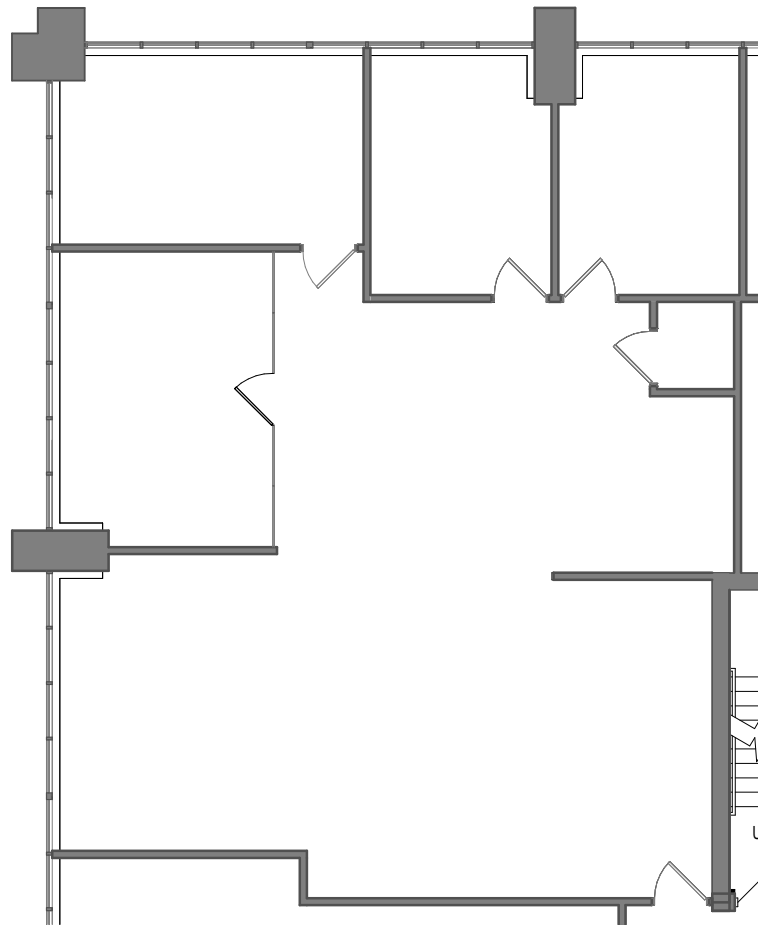

WELLS FARGO
PLAZA

SUITE 810 | 2,387 RSF

key plan

NOTE; Drawing not to scale.

For leasing information, please contact:

Brian Wasserman
brian.wasserman@cbre.com
952.924.4681

Joe Conzemius
joe.conzemius@cbre.com
952.924.4639